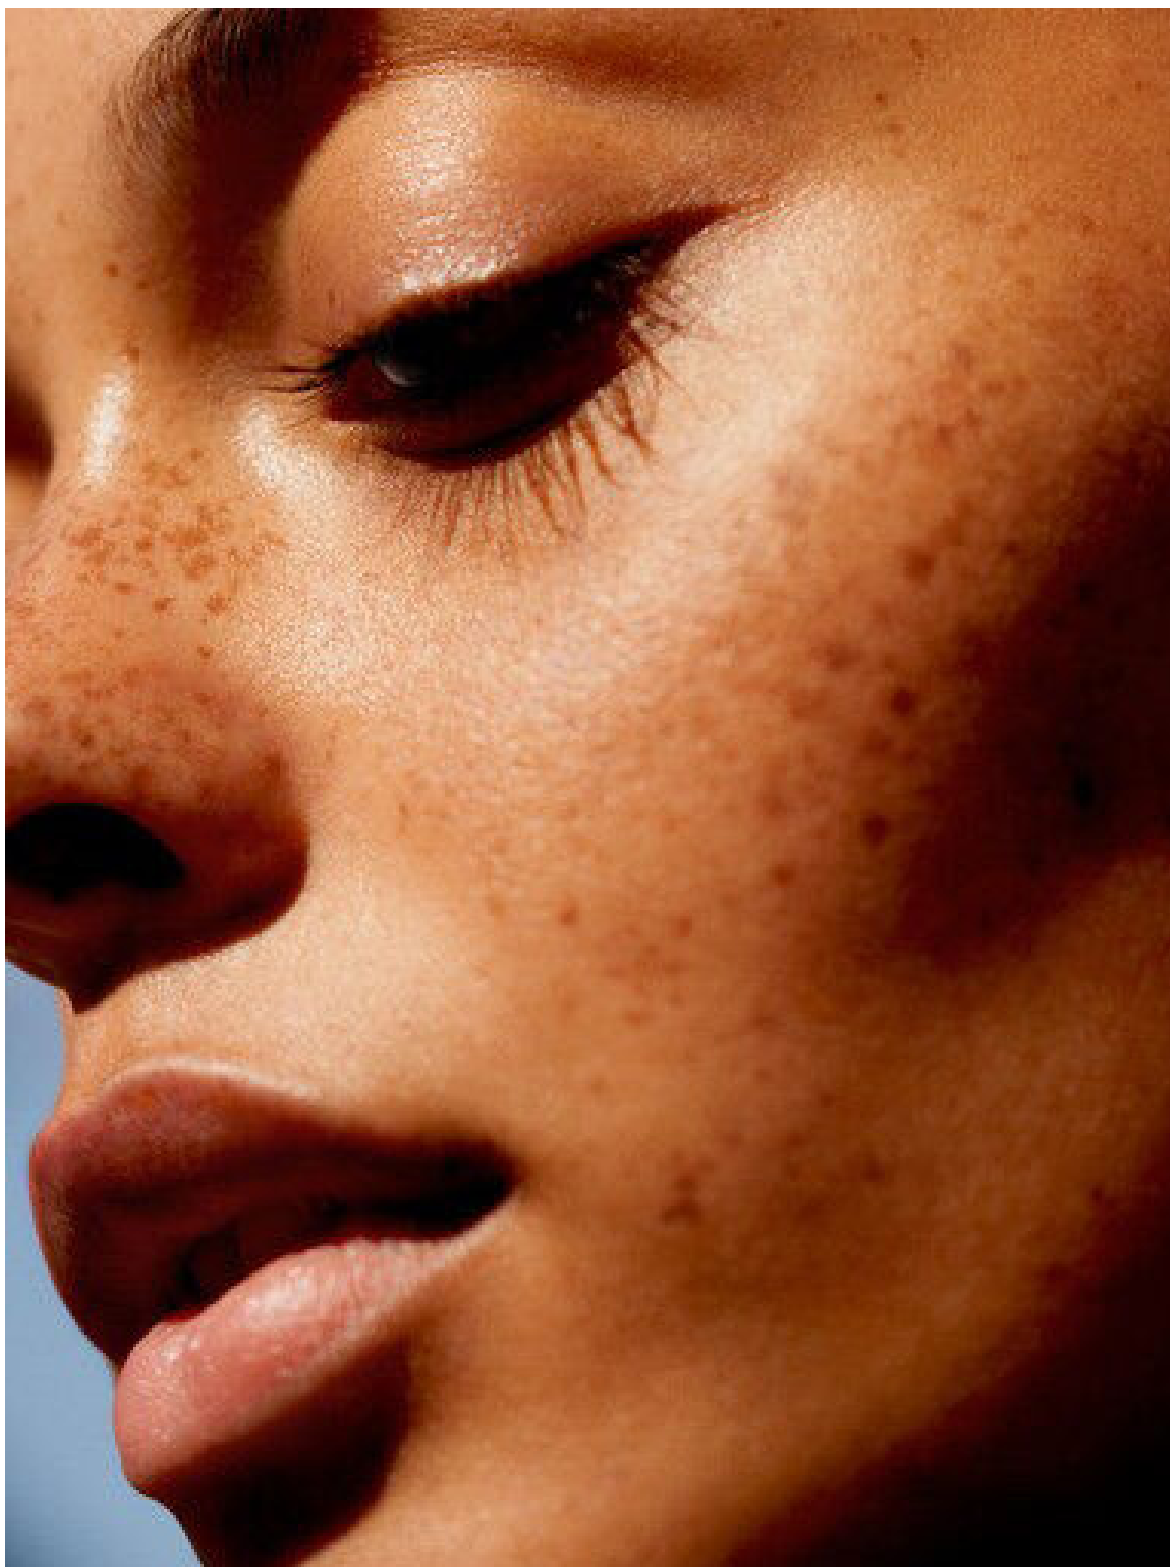

CHANELLE COLEMAN

height 5'9" · bust 33.5" · waist 25" · hips 36" · dress 36 EU/6 US/8 UK

shoes size 41 EU/10 US/7 UK · hair dark brown · eyes brown